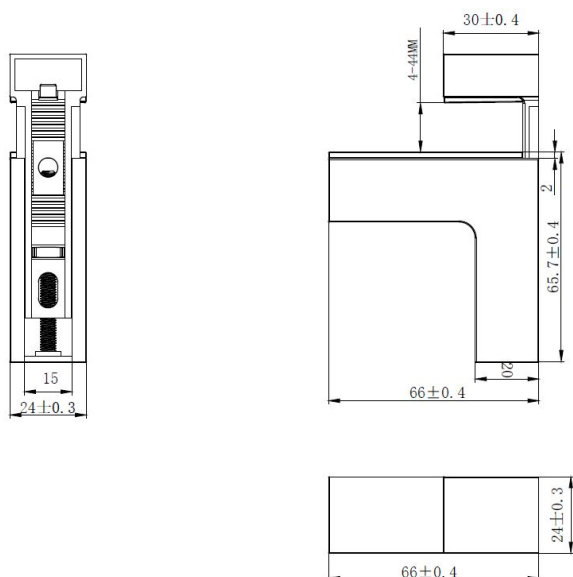

PRODUCT SHEET

Description:

Shelf Bracket #54 F/Glass & Wood, 4-40mm SS-Look

Item number:

22.02.557-0

Units	Box	Carton	HS Code	Barcode
Pcs.	1	100	8302420090	
				5704866102889

SISO A/S

Mileparken 11
DK-2740 Skovlunde
Denmark
VAT: DK 24786013